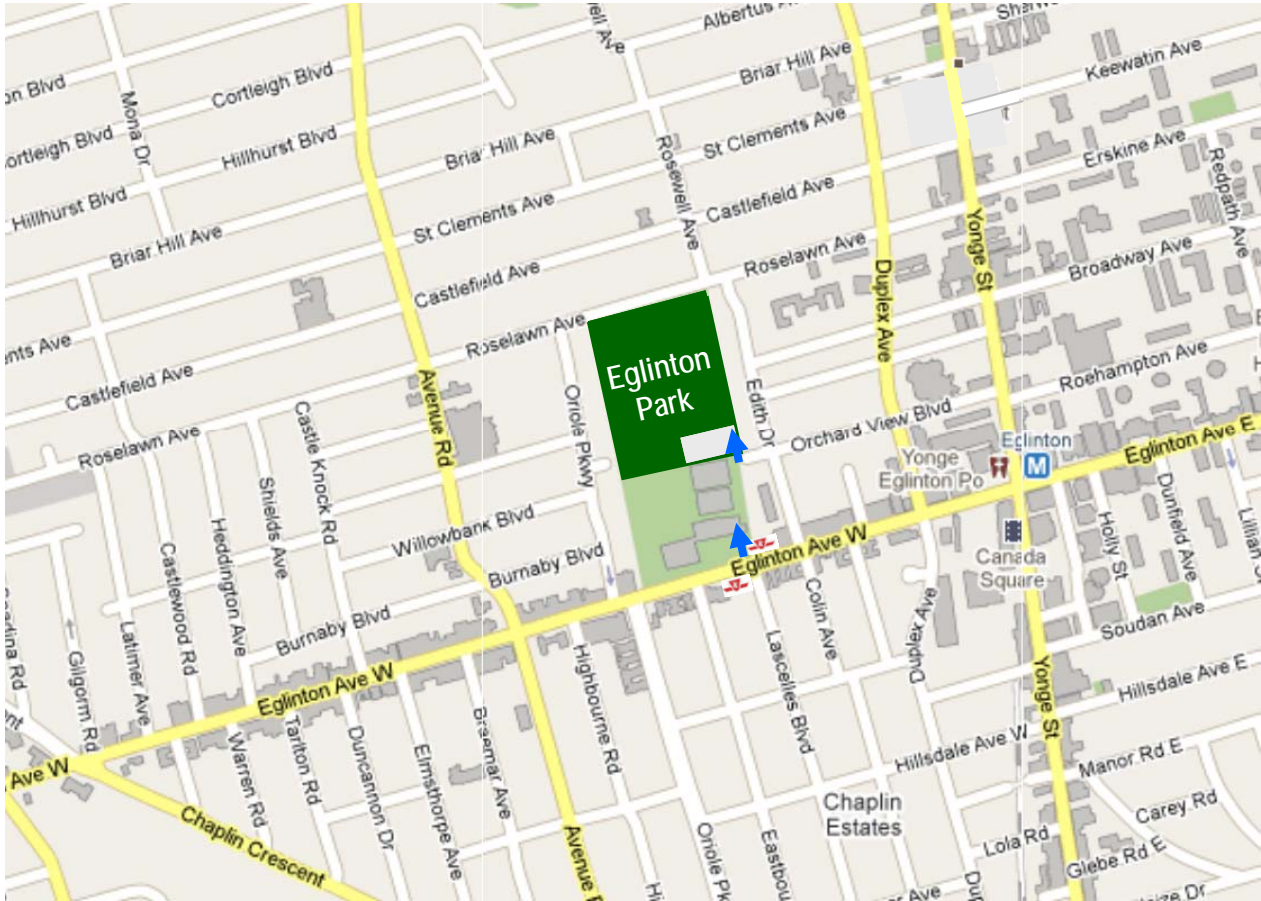

Eglinton Park

174 Orchard View Blvd.

Walking, Biking: accessible from

- Roselawn Avenue
- Eglinton Ave W. (walking paths on either side of the North Toronto Memorial Community Centre)
- Orchard View Blvd.

Subway: 4 blocks west of the EGLINTON station on the YONGE subway line

Buses:

- # 32 Eglinton West - eastbound - exit at Lascelles Blvd., take path on the east side of the community centre
- westbound (from EGLINTON station on the YONGE subway line) - exit at Lascelles
- # 5 Avenue Road - northbound from Queen's Park area - exit at Lascelles
- # 61 Avenue Road North - southbound from 401 - exit at Lascelles

Driving:

Limited parking

- at the park (North Toronto Memorial Arena has priority)
- underneath the North Toronto Memorial Community Centre, 200 Eglinton Ave. West, during community centre operating hours, when available
- no street parking prior to 10am